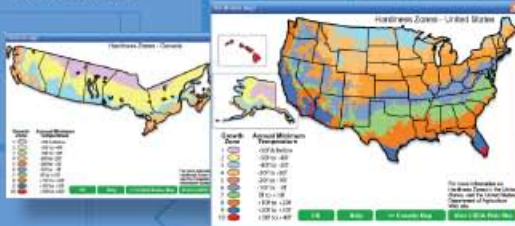

Hardiness maps make it easy to decide which plants are ideal for your location.