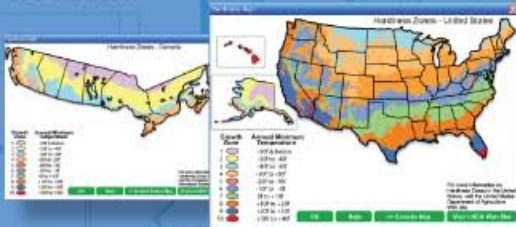

Gardens & Plants

Powerful Features for Perfect Plants & Gardens

GARDENS & PLANTS

Ideas & Inspiration for Your Garden

Plant Encyclopedia

Browse 4,600 plants based on 20 different characteristics and plan the perfect garden. View photos, descriptions, and details of plants. It's the most powerful plant research tool available.

Hardiness maps make it easy to decide which plants are ideal for your location.

View photos, descriptions & details of plants

Visualize how your plants will look in three, five, or ten years.

Visualize how sunlight will affect your design at any time of day.