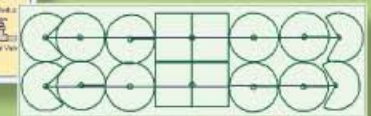

Transform the look of your yard with a powerful, realistic 3D dynamic image-rendering tool. No other software is as easy-to-use and powerful for illustrating your designs with realistic results.

Color-coded plans make it easy to identify different parts of your designs.

Color-Coded Design Plan

View your design in full color and easily identify furniture, plants, windows, fences, and more in your design.

Irrigation Systems

Keep your yard looking beautiful by designing a custom irrigation system. Select from a variety of pipes and sprinkler heads that meet your irrigation needs.