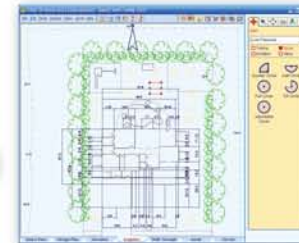

### Plant Encyclopedia

Browse 4,600 plants based on 20 different characteristics and plan the perfect garden. View photos, descriptions, and details of plants. It's the most powerful plant research tool available.

**4,600**  
PLANT ENCYCLOPEDIA

Hardiness maps make it easy to decide which plants are ideal for your location.

View your design from any angle & time of day.

Color-coded plans make it easy to identify different parts of your designs.

### Irrigation Systems

Keep your yard looking beautiful by designing a custom irrigation system. Select from a variety of pipes and sprinkler heads that meet your irrigation needs.

Specify type of sprinkler, PVC tubing, spray pattern & more.